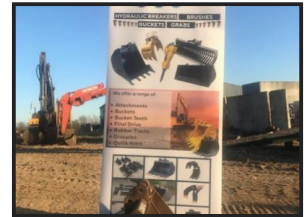

## Digging Bucket Width: 600mm

**£100.00**

Pin size: 25mm.

Pin centre: 90mm.

Gap: 100mm.

Grade between 1 min - 5 max = 4.

Been used, still in good condition.

### Product Details

<b>Category/Type</b>	<b>Pin Size 25mm</b>
<b>Make</b>	<b>Digging Bucket</b>
<b>Model</b>	<b>Width: 600mm</b>
<b>Weight</b>	-
<b>Dimensions</b>	<b>Width: 1.2m</b>

Station Road, Pershore, Worcester, WR10 2DB